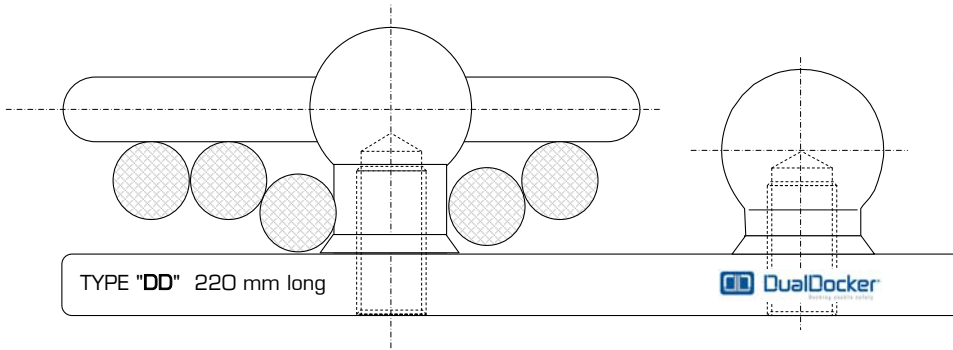

# COMBI - CLEAT

**POSITIONING:**

Thread line through ring. The yacht positions itself automatically underneath the DualDocker.

**PULLEY:**

Multiplies pulling force four- to eightfold - makes moving the yacht 'dead easy'