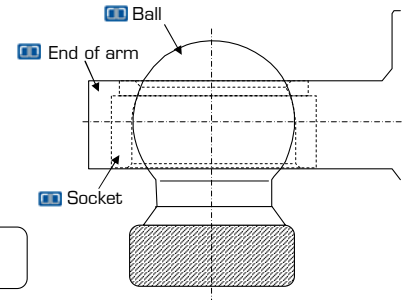

# COMBI - CLEAT

**POSITIONING:**

Thread line through ring. The yacht positions itself automatically underneath the DualDocker.

**PULLEY:**

Multiplies pulling force four- to eightfold - makes moving the yacht 'dead easy'