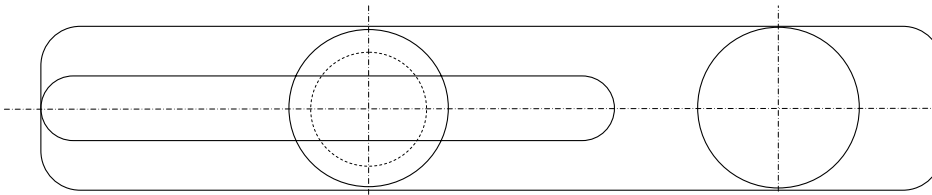

# COMBI - CLEAT

**POSITIONING:**

Thread line through ring. The yacht positions itself automatically underneath the DualDocker.

**PULLEY:**

Multiplies pulling force four- to eightfold - makes moving the yacht 'dead easy'