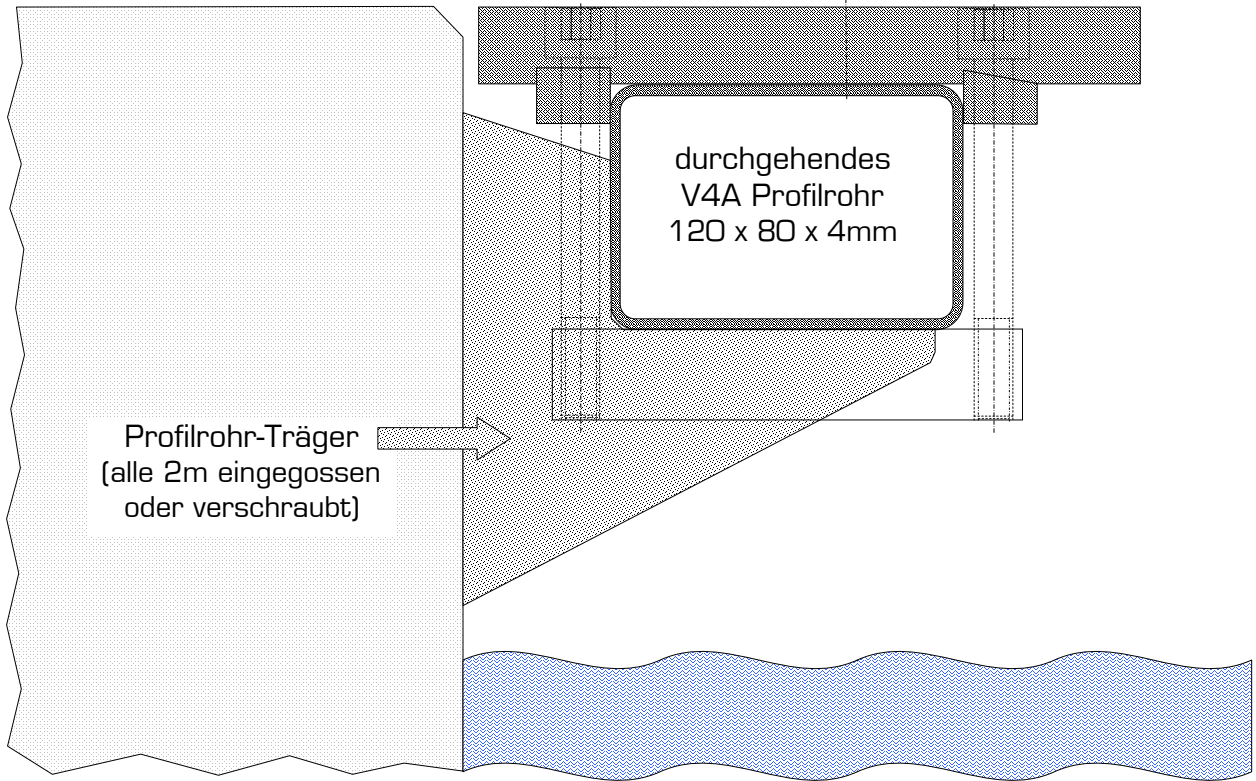

Abmessungen Hafenadapter

TYPE :	A	Tiefe	Breite	Höhe	Anker
DualDock	125	225	250	25	4 x M16
DualDock XL	200	350	310	30	6 x M20

PIER

DualDocker - Adapter

PIER

DualDocker - Adapter

PIER

DualDock - Adapter

PIER

DualDock - Adapter