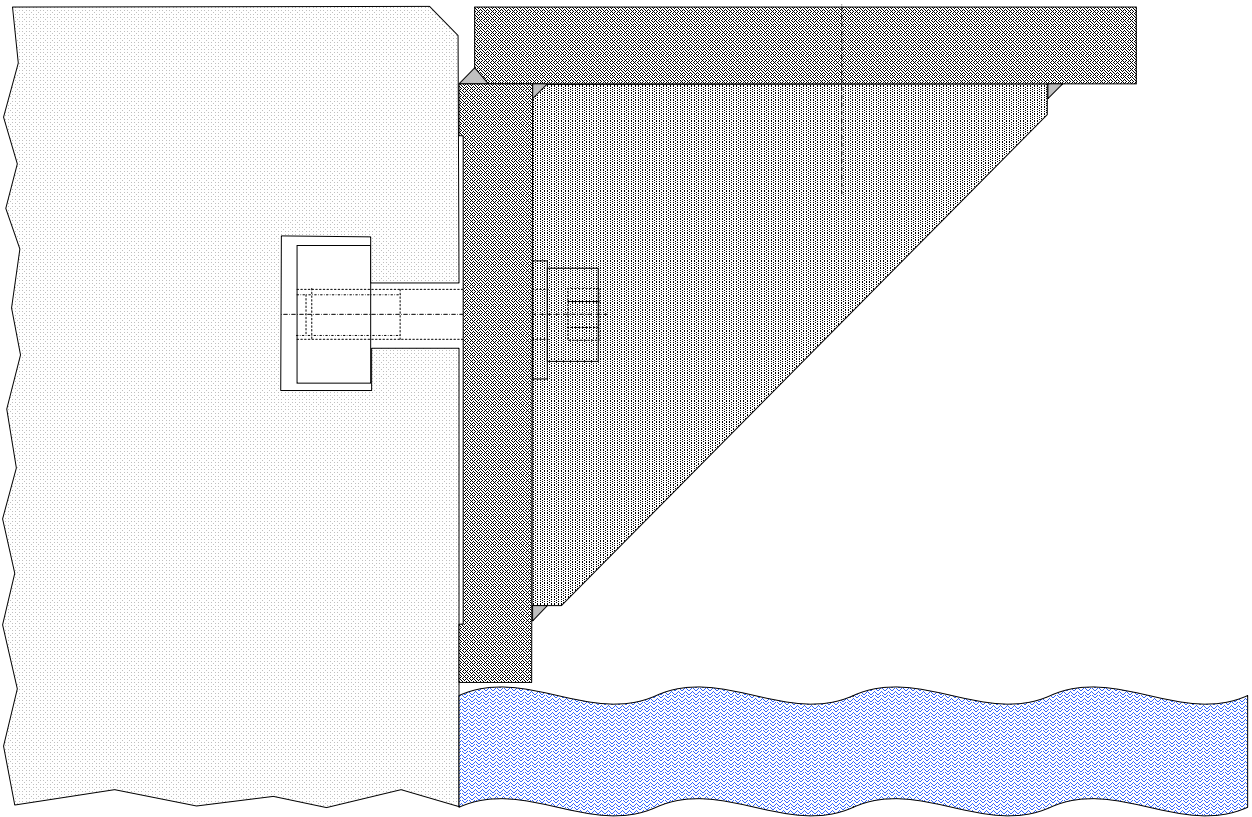

Abmessungen Hafenadapter

TYPE :	A	Tiefe	Breite	Höhe	Anker
DualDock	125	225	250	25	4 x M16
DualDock XL	200	350	310	30	6 x M20

PIER

DualDocker - Adapter

PIER

DualDocker - Adapter

PIER

DualDock - Adapter

PIER

DualDock - Adapter