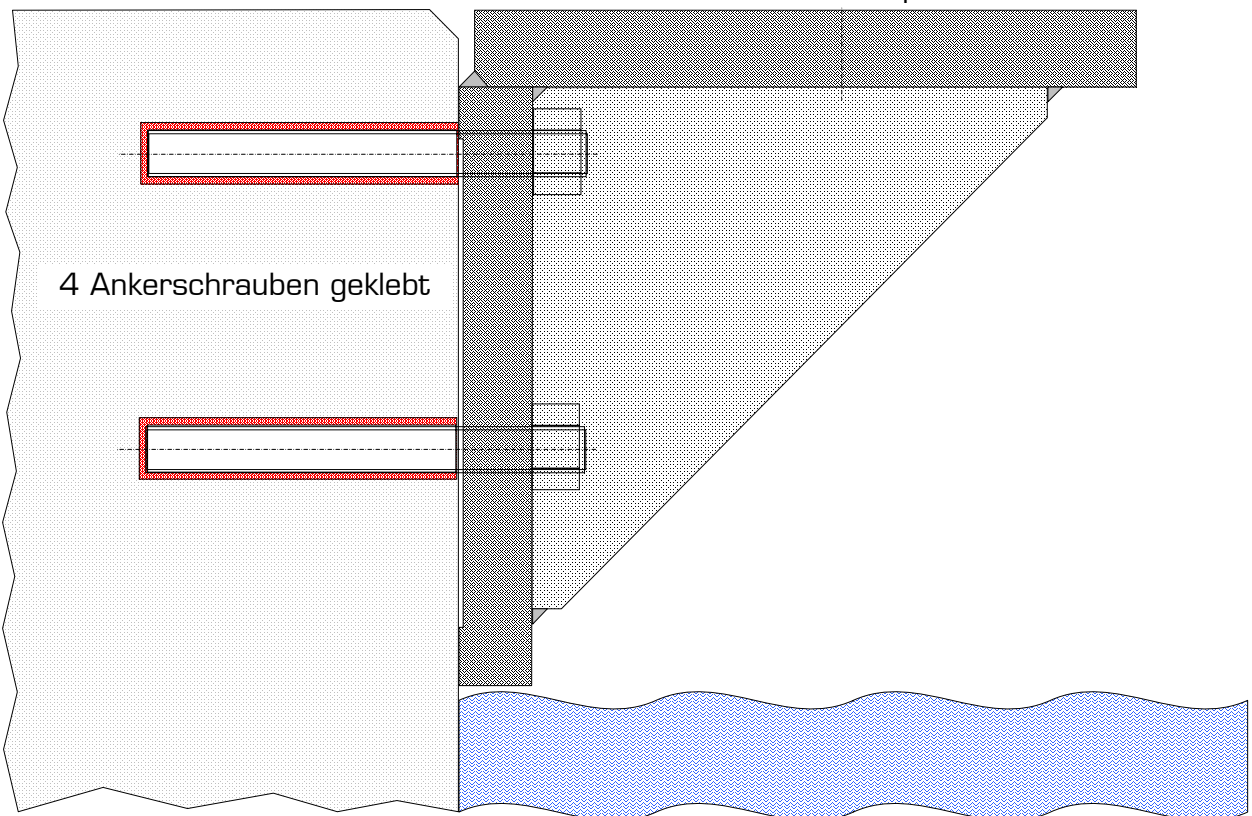

Abmessungen Hafenadapter

TYPE :	A	Tiefe	Breite	Höhe	Anker
DualDock	125	225	250	25	4 x M16
DualDock XL	200	350	310	30	6 x M20

PIER

DualDocker - Adapter

PIER

DualDocker - Adapter

PIER

DualDock - Adapter

PIER

DualDock - Adapter