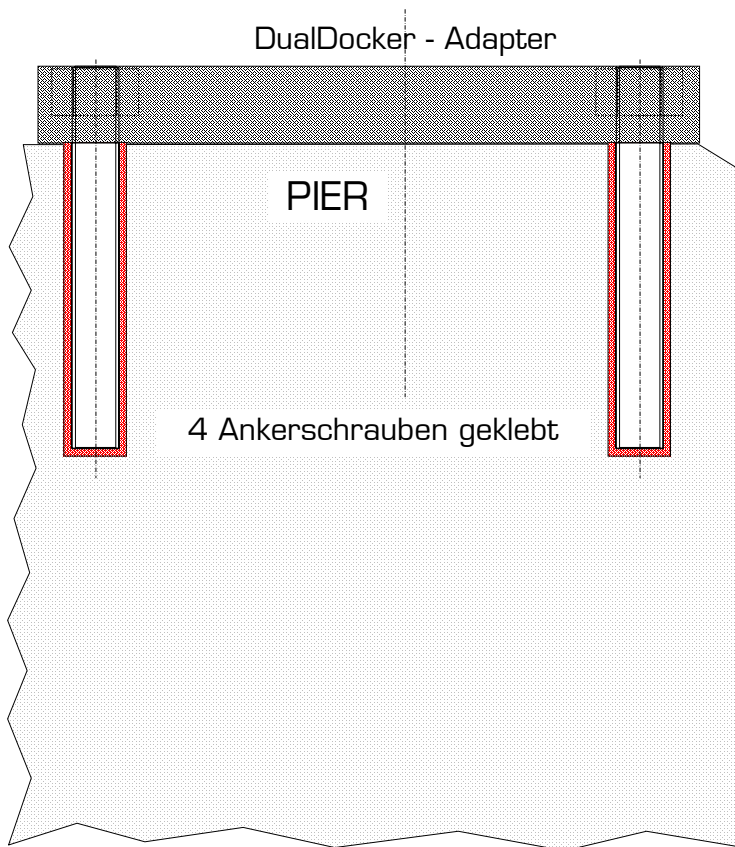

Abmessungen Hafenadapter

TYPE :	A	Tiefe	Breite	Höhe	Anker
DualDock	125	225	250	25	4 x M16
DualDock XL	200	350	310	30	6 x M20

PIER

DualDocker - Adapter

PIER

DualDocker - Adapter

PIER

DualDock - Adapter

PIER

DualDock - Adapter